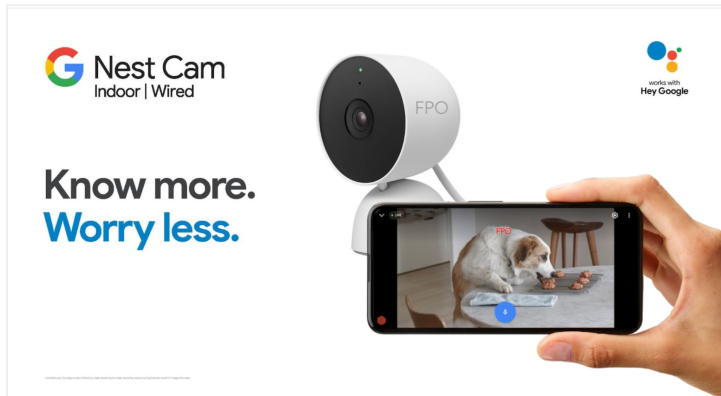

Spencer Retail Hero Graphic

Nest Cam
Indoor | Wired

Nest Cam
Intérieur | Filaire

Know more.
Worry less.
La caméra intelligente.
Pour garder l'esprit tranquille.

Image simulated. Some features, including mobile notifications, remote control, video streaming, and video recording, require working internet and Wi-Fi.

Image simulée. Certaines fonctionnalités, comme les notifications sur appareil mobile, le contrôle à distance, la diffusion du flux vidéo en direct et l'enregistrement vidéo, nécessitent l'application Google Home, une connexion Internet et un réseau Wi-Fi fonctionnels.

[Modules de fonctionnalités numériques](#)

[Tableau comparatif du catalogue](#)

Modules de fonctionnalités numériques