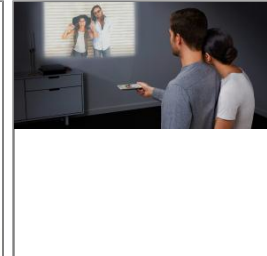

MOTOROLA MODS Projecteur pour Moto Z/Z Play

Fiche technique

Instant 70" Display No setup, no delay
& remote voice control Local Social
Entertainment Gather around with friends to
view pics, videos, shows, football... Built in
Battery Adds 1h of Playback. enjoy more,
longer Protective Flip Cover with Integrated
Kickstand Project on a wall or the ceiling,
projector adapts to you Dimensions,
Weight 9.