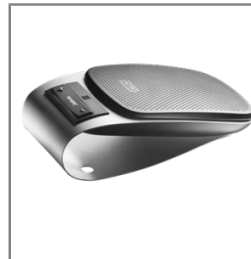

## JABRA DRIVE bluetooth speakerphone

Bluetooth type: Bluetooth v3.0 + HS, Bluetooth v4.0, Bluetooth v4.1 A2DP