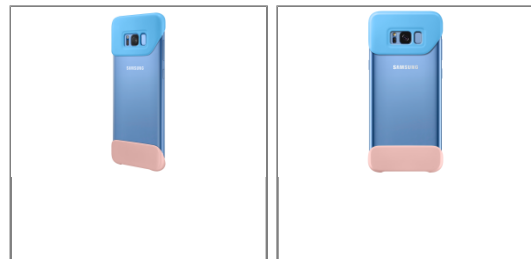

SAMSUNG

Samsung Pop Cover Bleu Pour Galaxy S8 Plus

Colors: Blue

Detail of product

- Part number : EF-MG955CLEGWW
- Retail price : 19,90\$

Logistic informations

| | |
|--------------------------|---------------|
| Weight | 60 gr |
| WEEE | 0 |
| Sorecop | 0 |
| Size | 12 x 92 x 216 |
| Dimensions master carton | |
| Quantity master carton | |
| Units in palet | 1 600 |