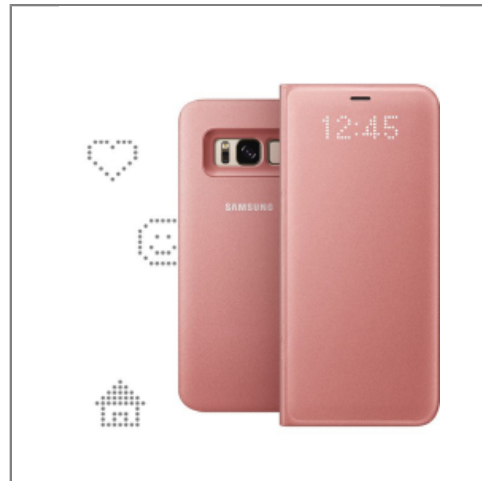

SAMSUNG

Samsung Etui Led View Cover Rose Pour Galaxy S8

Colors: Rosegold

Detail of product

- Part number : EF-NG950PPEGWW
- Retail price : 69,90\$

Logistic informations

Weight	120 gr
WEEE	0
Sorecop	0
Size	16 x 90 x 208
Dimensions master carton	
Quantity master carton	
Units in palet	1 600