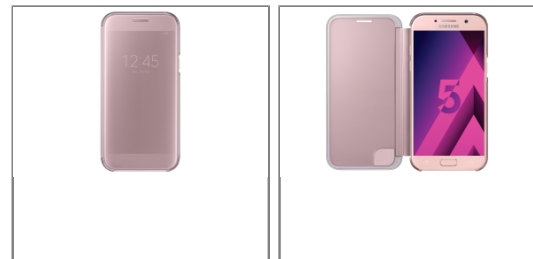

SAMSUNG

SAMSUNG ETUI CLEAR VIEW COVER ROSE POUDRE POUR SAMSUNG GALAXY A5 2017

The Folio Case combines thinness and transparency allowing you to keep your device design at sight. The card slot will allow you to travel with minimum luggage.

Detail of product

- Part number : EF-ZA520CPEGWW
- Retail price : 59,90\$

Logistic informations

Weight	140 gr
WEEE	0
Sorecop	0
Size	15 x 96 x 207
Dimensions master carton	
Quantity master carton	
Units in palet	1 600