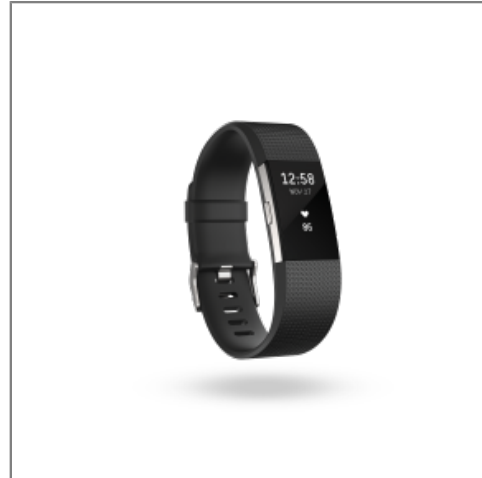

Fitbit Charge 2 Black S Size

Detail of product

- Part number : FITCHARGE2BKS
- Retail price : 159,95\$

Logistic informations

Weight	310 gr
WEEE	0,02
Sorecop	0
Size	53 x 103 x 225
Dimensions master carton	
Quantity master carton	
Units in palet	440