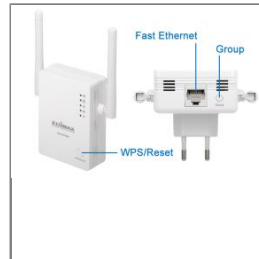

EDIMAX CPL nano AV500 + point d'accès wifi 300MBPPS

Fiche technique

AV500 Nano PowerLine Wireless ExtenderHP-5101WnExtend your home network t with a stable high-speed data transmission rates of up to 500Mbps through existing electrical wires.Share your wireless network at speeds up to 300Mbps.Backward compatible with 200Mbps Powerline adapters.