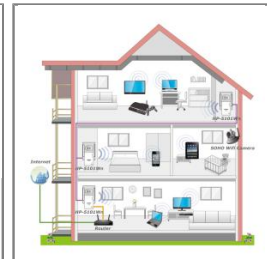

## EDIMAX CPL nano AV500 + point d'accès wifi 300MBPPS

### Fiche technique

AV500 Nano PowerLine Wireless ExtenderHP-5101WnExtend your home network t with a stable high-speed data transmission rates of up to 500Mbps through existing electrical wires.Share your wireless network at speeds up to 300Mbps.Backward compatible with 200Mbps Powerline adapters.