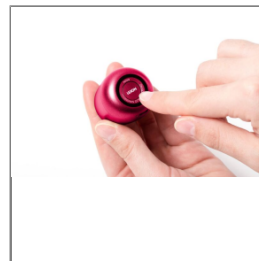

LEXON

Lexon Mino enceinte Bt Tws Prune

Detail of product

- Part number : LEXONMINOPRUNE
- Retail price : 29,90\$

Logistic informations

| | |
|--------------------------|-------|
| Weight | 65 gr |
| WEEE | 0,02 |
| Sorecop | 0 |
| Size | N/A |
| Dimensions master carton | |
| Quantity master carton | |
| Units in palet | |