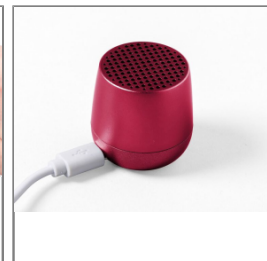

LEXON

Lexon Mino enceinte Bt Tws Prune

Detail of product

- Part number : LEXONMINOPRUNE
- Retail price : 29,90\$

Logistic informations

| | |
|--------------------------|-------|
| Weight | 65 gr |
| WEEE | 0,02 |
| Sorecop | 0 |
| Size | N/A |
| Dimensions master carton | |
| Quantity master carton | |
| Units in palet | |