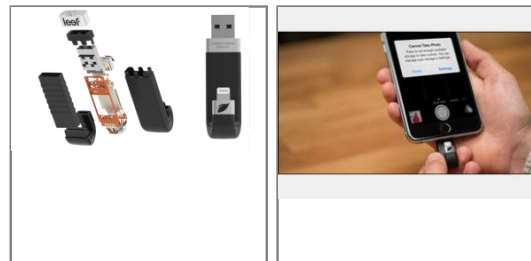

## LEEF USB flash drives IBRIDGE 2.0 16GO OTG Lightning MFI black

Leef iBRIDGE Mobile MemoryLeef iBRIDGE is the iOS mobile storage solution designed to easily expand the storage capacity on your iPhone, iPad, and iPod without ever worrying about deleting memories again. Never miss the momentYou can capture photos directly to Leef iBRIDGE so you never miss life's most memorable events.