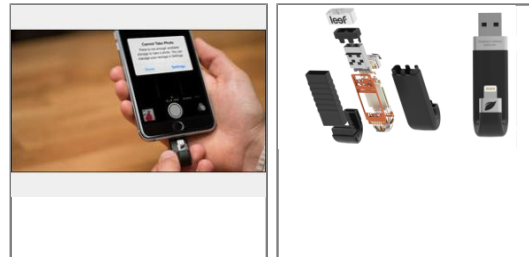

leaf

LEEF USB flash drives IBRIDGE 2.0 64GO OTG Lightning MFI black

Leef iBRIDGE Mobile MemoryLeef iBRIDGE is the iOS mobile storage solution designed to easily expand the storage capacity on your iPhone, iPad, and iPod without ever worrying about deleting memories again. Never miss the momentYou can capture photos directly to Leef iBRIDGE so you never miss life's most memorable events.