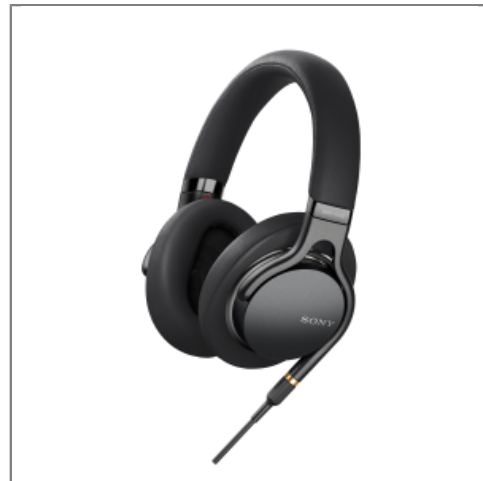

## Sony Casque Arceau Bt Nfc Noise Cancelling High Resolution Noir