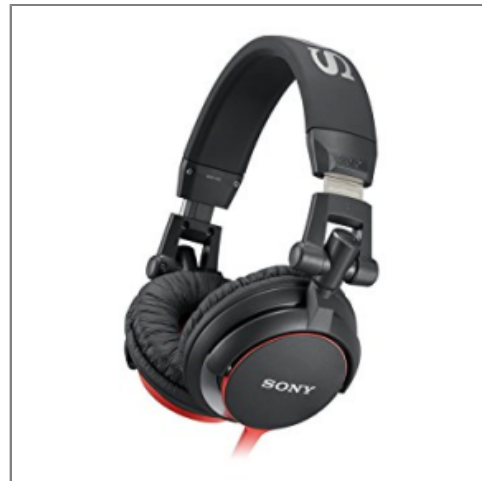

SONY

Sony Casque Mode Dj Rouge

Detail of product

- Part number : MDRV55R
- Retail price : 49,90\$

Logistic informations

Weight	430 gr
WEEE	0,02
Sorecop	0
Size	65 x 195 x 245
Dimensions master carton	
Quantity master carton	
Units in palet	640