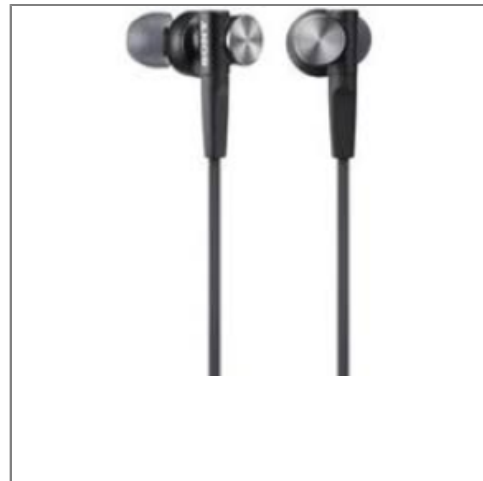

SONY

Sony Ecouteurs Intra Extra Bass Noir

Detail of product

- Part number : MDRXB50B
- Retail price : 34,90\$

Logistic informations

Weight	90 gr
WEEE	0,02
Sorecop	0
Size	38 x 65 x 154
Dimensions master carton	
Quantity master carton	
Units in palet	3 696