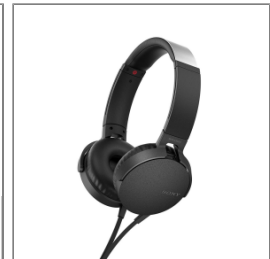

SONY

Sony Extra Bass Casque Noir

Detail of product

- Part number : MDRXB550APB
- Retail price : 49,99\$

Logistic informations

Weight	46 gr
WEEE	0
Sorecop	0
Size	N/A
Dimensions master carton	
Quantity master carton	
Units in palet	640