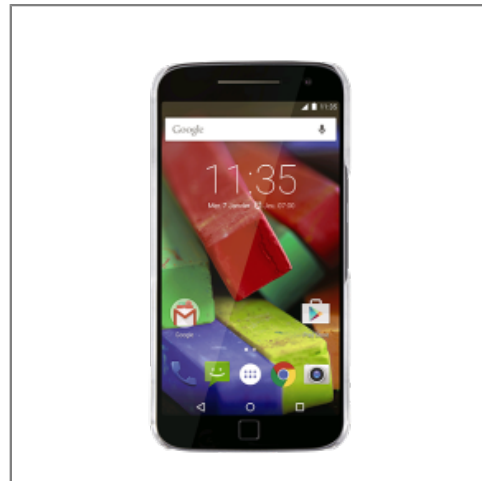

MADE FOR MOTO

MADE FOR MOTO CRYSTAL CASE FOR MOTO G4/G4 PLUS

The Crystal case is a thin, unobstrusive and design oriented protection allowing you to protect your device without hiding it.

Detail of product