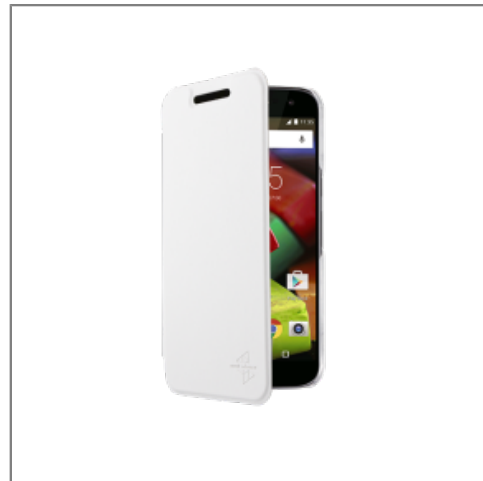

MADE FOR MOTO

MADE FOR MOTO FOLIO CASE WHITE FOR MOTO G4/ G4 PLUS

Colors: White

Detail of product

- Part number : MMEAF0002
- Retail price : 22,90\$

Logistic informations

Weight	60 gr
WEEE	0
Sorecop	0
Size	N/A
Dimensions master carton	
Quantity master carton	
Units in palet	