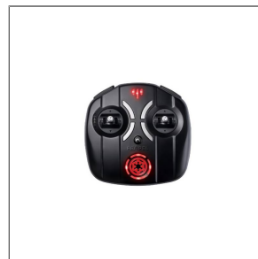

BIONIC

Propel Starwars Tie Advanced X1

Detail of product

- Part number : OB01035
- Retail price : 199,99\$

Logistic informations

Weight	474 gr
WEEE	0,08
Sorecop	0
Size	362 x 226 x 212
Dimensions master carton	
Quantity master carton	
Units in palet	48