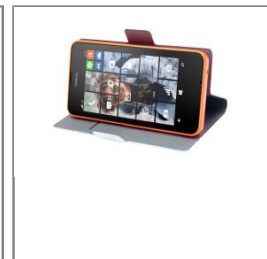

QILIVE

QILIVE white rotative Folio Universal case size M

Other Characteristics: Stand fonction

Colors: White

Detail of product

- Part number : QICUN0008
- Retail price : 19,90\$

Logistic informations

Weight	107,9 gr
WEEE	0
Sorecop	0
Size	170 x 100 x 40
Dimensions master carton	
Quantity master carton	60.0
Units in palet	1 600