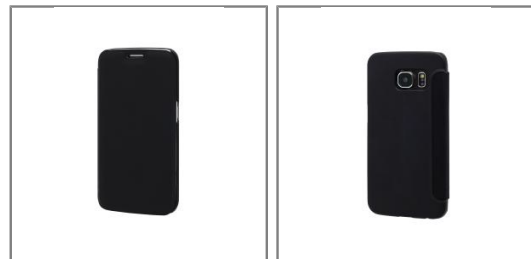

QILIVE

QILIVE black Easy Folio case for SAMSUNG GALAXY S6 EDGE

Other Characteristics: Card slot

Colors: Black

Detail of product

- Part number : QIEAF0024
- Retail price : 19,90\$

Logistic informations

Weight	74,1 gr
WEEE	0
Sorecop	0
Size	170 x 100 x 40
Dimensions master carton	
Quantity master carton	60.0
Units in palet	1 600