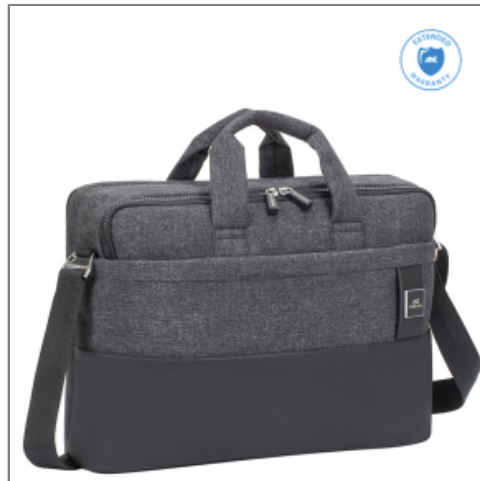

RIVACASE

Rivacase Lantau Sacoche Premium Gris Chiné 15.6"

Detail of product

- Part number : RIVALAN8831BLACK
- Retail price : 89,99\$

Logistic informations

Weight	835 gr
WEEE	0
Sorecop	0
Size	N/A
Dimensions master carton	
Quantity master carton	
Units in palet	