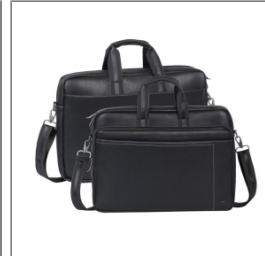

RIVACASE

Rivacase Orly Sacoche Noire Simili Cuir - 16"

Detail of product

- Part number : RIVAORY8940BLACK
- Retail price : 59,99\$

Logistic informations

Weight	745 gr
WEEE	0
Sorecop	0
Size	N/A
Dimensions master carton	
Quantity master carton	
Units in palet	