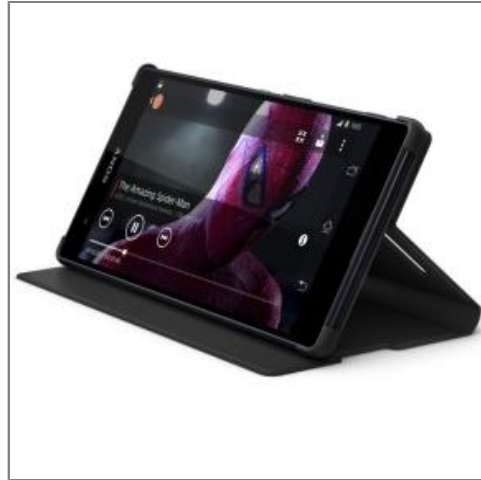

### Sony Etui Folio Pour Xperia T2 Ultra Noir\*\*

Protect your Xperia T2 Ultra while traveling. This smart case in booklet form active your device when you open the case and put it in sleep mode when you close it. At home or coffee, use the media as a support Style Cover SCR14 convenient desktop thanks to its adjustable display angle.