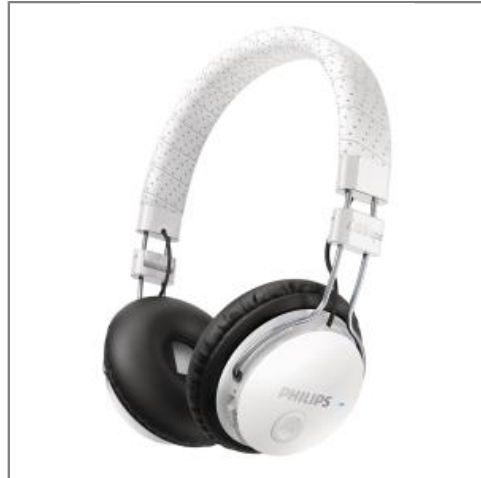

PHILIPS

PHILIPS headset CITISCAPE bluetooth and wired micro white

Bluetooth type: Bluetooth

Colors: White

Detail of product

- Part number : SHB8000WT
- Retail price : 99,90\$

Logistic informations

Weight	550 gr
WEEE	0,04
Sorecop	0
Size	270 x 170 x 80
Dimensions master carton	
Quantity master carton	3.0
Units in palet	270.0