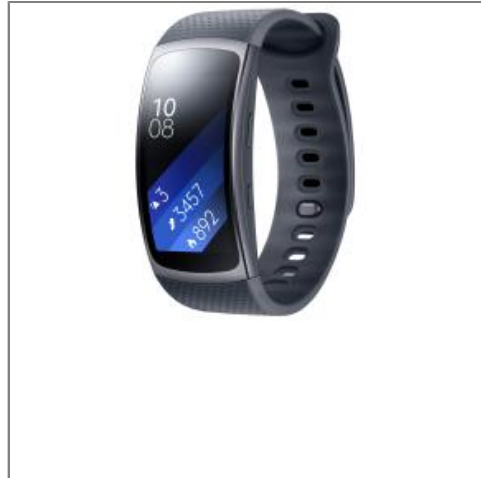

SAMSUNG

SAMSUNG GALAXY GEAR FIT 2 NOIR - TAILLE L

Fiche technique

Detail of product

- Part number : SMR3600DAAXEF
- Retail price : 239,00\$

Logistic informations

Weight	206 gr
WEEE	0,02
Sorecop	0
Size	N/A
Dimensions master carton	
Quantity master carton	
Units in palet	