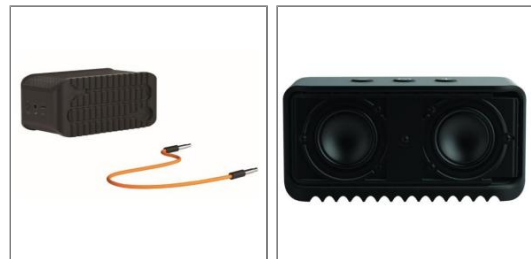

Jabra Solemate Mini Nfc Noir Enceinte Bluetooth**

BIG SOUND. POCKET SIZE.

Designed to go anywhere, the Jabra Solemate™ Mini is the wireless speaker that's made to move. Ultra-compact size and surprisingly big sound make it the perfect traveling companion.

SURPRISING SOUND. NO STRINGS ATTACHED

Despite what your eyes might tell you, the Jabra Solemate™ Mini packs two powerful speakers and a battery which gives up to 8 hours of playing time.

Détails produit

- Vidéo : [Voir la vidéo](#)
- Référence : SOLEMATEMINIBLACK
- PVMC : 79,99€

Informations logistiques

Poids	300 gr
DEEE	0,42
Sorecop	0
Dimensions	N/A
Dimensions PCB	
Quantité PCB	16.0
Nombre par palette	500.0