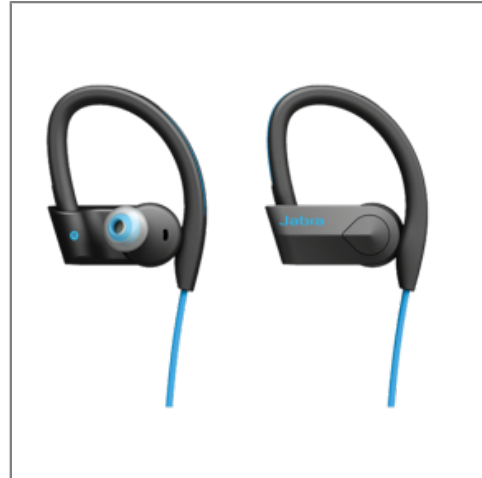

## JABRA Sport Pace bluetooth headset contour eat and neck blue

Bluetooth type: Bluetooth

Colors: Blue