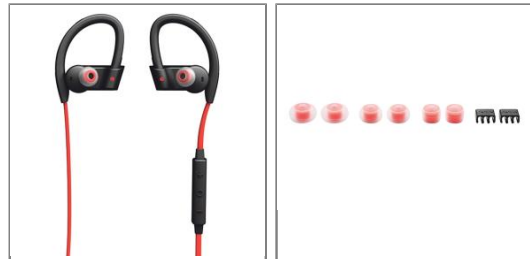

JABRA sport Pace red headset bluetooth red

Bluetooth type: Bluetooth

Colors: Black, Red

Detail of product

- Part number : SPORTPACERD
- Retail price : 99,90\$

Logistic informations

Weight	232 gr
WEEE	0,02
Sorecop	0
Size	178 x 119 x 45
Dimensions master carton	
Quantity master carton	
Units in palet	