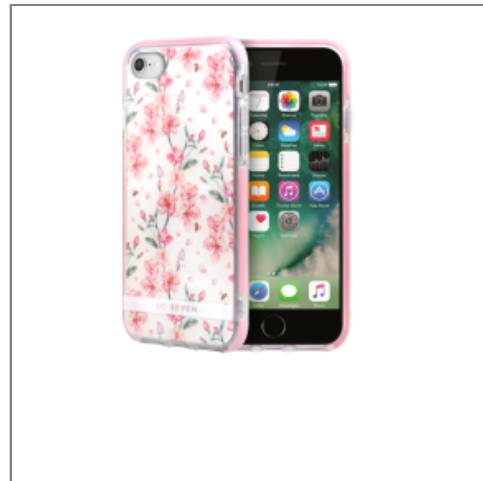

## So Seven Rugged Case Tokyo White Cherry Blossoms Ip 6/6s/7/8