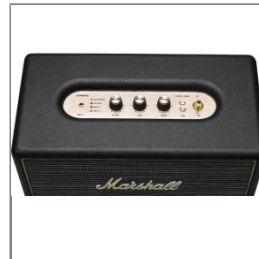

Marshall

Marshall Enceinte Bluetooth Et Jack 3,5mm Stanmore Noir**

The Stanmore is a loudspeaker created for today's world. With multiple connection sources, there are loads of ways to connect to your speaker, whether via your phone, vinyl player, TV or wirelessly via the latest version of Bluetooth®, featuring AptX technology®.

Détails produit

- Référence : STANMOREBLACK
- PVMC : 399,90€

Informations logistiques

Poids	5800 gr
DEEE	0,071
Sorecop	0
Dimensions	254 x 417 x 285
Dimensions PCB	
Quantité PCB	1.0
Nombre par palette	100.0