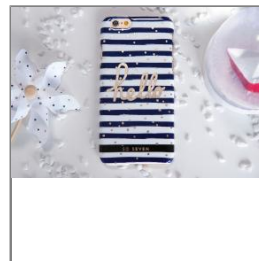

SO SEVEN CRUISE Blue Case iPhone 6/6S

Colors: White, Blue, Gold

Detail of product

- Part number : SVNCSBDMBLIP6
- Retail price : 14,90\$

Logistic informations

Weight	50 gr
WEEE	0
Sorecop	0
Size	N/A
Dimensions master carton	
Quantity master carton	
Units in palet	