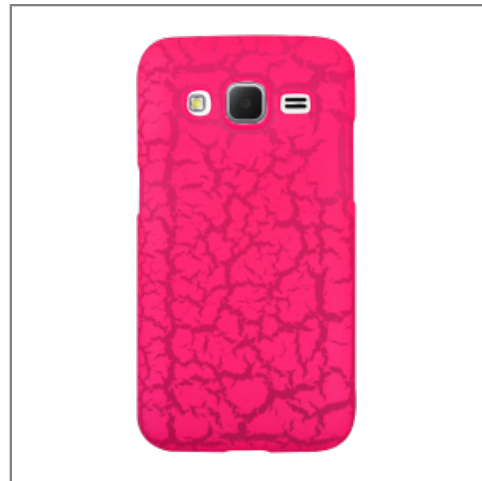

SO SEVEN pink fluo cracks back case + bracelet for SAMSUNG GALAXY CORE PRIME

Colors: Pink

Detail of product

- Part number : SVNCSFPPKSCP
- Retail price : 19,90\$

Logistic informations

Weight	50 gr
WEEE	0
Sorecop	0
Size	N/A
Dimensions master carton	
Quantity master carton	100.0
Units in palet	800.0