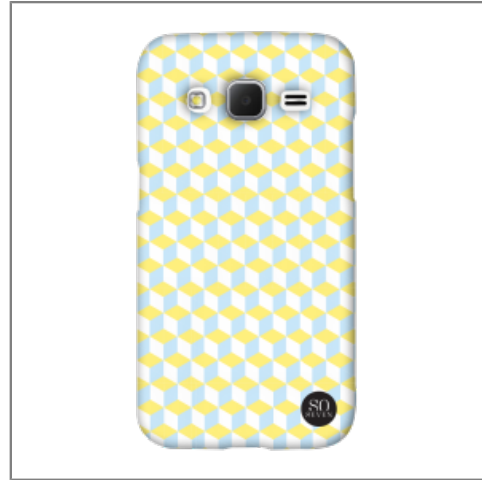

SO SEVEN green RETRO CUBIC back case for SAMSUNG GALAXY CORE PRIME

Colors: Black, White, Orange, Green

Detail of product

- Part number : SVNCSRETGRSCP
- Retail price : 17,90\$

Logistic informations

Weight	50 gr
WEEE	0
Sorecop	0
Size	N/A
Dimensions master carton	
Quantity master carton	100.0
Units in palet	800.0