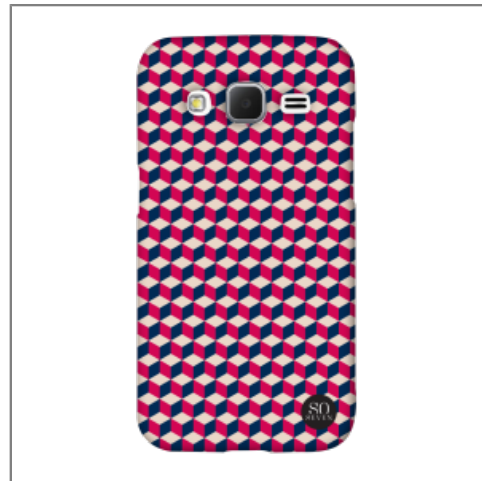

SO SEVEN red RETRO CUBIC back case for SAMSUNG GALAXY CORE PRIME

Colors: Black, White, Red, Blue

Detail of product

- Part number : SVNCSRETRDSCP
- Retail price : 17,90\$

Logistic informations

Weight	50 gr
WEEE	0
Sorecop	0
Size	N/A
Dimensions master carton	
Quantity master carton	100.0
Units in palet	800.0