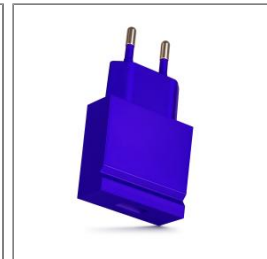

USBEPower travel charger POP 1USB 1A with stand function blue

Charging port: Mini USB, Micro USB,
Samsung G600, Sony ericsson K750, Apple
30pin, Samsung D800, Lg KG800, Sagem
700X, USB, Nokia 6101, Ipad, Apple 8pin
(Lightning)

Colors: Blue

Detail of product

- Part number : USBEPOPMB
- Retail price : 14,99\$

Logistic informations

Weight	90 gr
WEEE	0,02
Sorecop	0
Size	N/A
Dimensions master carton	
Quantity master carton	
Units in palet	