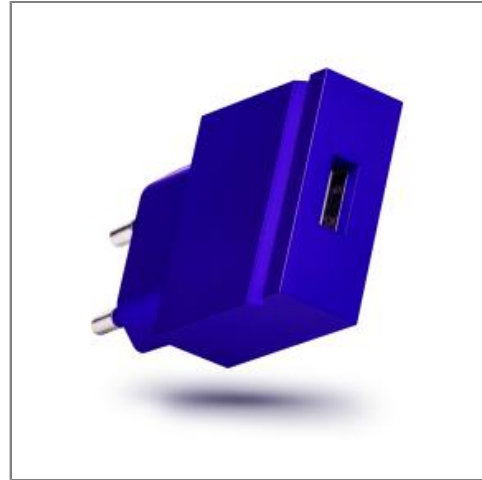

USBEPower travel charger POP 1USB 1A with stand function blue

Charging port: Mini USB, Micro USB,
Samsung G600, Sony ericsson K750, Apple
30pin, Samsung D800, Lg KG800, Sagem
700X, USB, Nokia 6101, Ipad, Apple 8pin
(Lightning)

Colors: Blue

Detail of product

- Part number : USBEPOPMB
- Retail price : 14,99\$

Logistic informations

Weight	90 gr
WEEE	0,02
Sorecop	0
Size	N/A
Dimensions master carton	
Quantity master carton	
Units in palet	